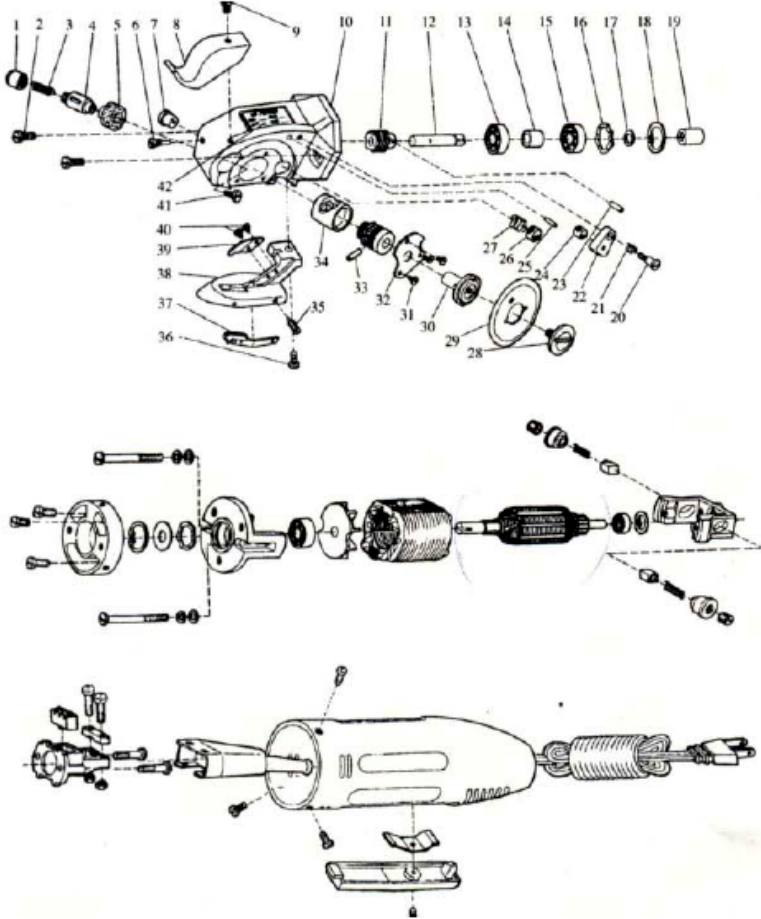

0151525 0511

www.sew-europe.co.uk

sew-europe@btconnect.com

WD2 Partslist

Three dimensional assembly picture

List of parts

序号 Ref. No.	零件名称 Description	数量 Amt.	序号 Ref. No.	零件名称 Description	数量 Amt.	序号 Ref. No.	零件名称 Description	数量 Amt.
1	砂轮轴弹簧帽 abrasive disc axle spring cap	1	16	波形弹性垫圈 wavy spring washer	1	31	螺钉 M2.5 × 3 (GB818-76) screw M2.5 × 3	3
2	螺钉 M4 × 8 (GB65-85) screw M4 × 8	2	17	挡圈 5 (GB896-76) retaining ring 5	1	32	蜗轮挡板 worm wheel battle	1
3	砂轮轴弹簧 abrasive disc axle spring	1	18	挡圈 19 (GB893-76) retaining ring 19	1	33	销 2 × 14 (GB879-76) pin 2 × 14	1
4	砂轮轴 abrasive disc axle	1	19	连轴节 coupling ring	1	34	蜗轮套 worm wheel bush	1
5	砂轮 abrasive disc	1	20	油耳轴位螺钉 oil-ear axle screw	1	35	刀片刮板固定螺钉 fixed screw for counter bland	1
6	砂轮轴定位螺钉 abrasive disc axle position screw	1	21	油耳弹簧 oil-ear spring	1	36	螺钉 M4 × 10 (GB65-85) screw M4 × 10	1
7	注油套 oiling bush	1	22	油耳 oil-ear	1	37	刀片刮板 counter bland	1
8	砂轮保护罩 abrasive disc bracket for protecting	1	23	销 2 × 10 (GB879-76) pin 2 × 10	1	38	刀架 knife bracket	1
9	砂轮轴螺钉 abrasive disc axle screw	1	24	油耳蓄油毡 oil-ear reservoir felt	1	39	导向板 guide plate	1
10	机头 machine head	1	25	销 A2 × 12 (GB119-76) pin A2 × 12	1	40	螺钉 M2.5 × 2 (GB67-85) screw M2.5 × 2	2
11	蜗杆 worm	1	26	刀片润油毡 knife oil felt	1	41	砂轮轴螺钉 abrasive disc axle screw	1
12	蜗杆轴 worm axle	1	27	刀片润油毡弹簧 knife oil felt spring	1	42	标牌 label	1
13	轴承 60026 (GB278-64) bearing 60026	1	28	紧刀螺钉 screw for fastening knife	1	43	蜗轮 worm wheel	1
14	蜗杆轴承分离圈 separate ring of worm bearing	1	29	刀片 knife	1			
15	轴承 60026 (GB278-64) bearing 60026	1	30	蜗轮轴 worm wheel axle	1			