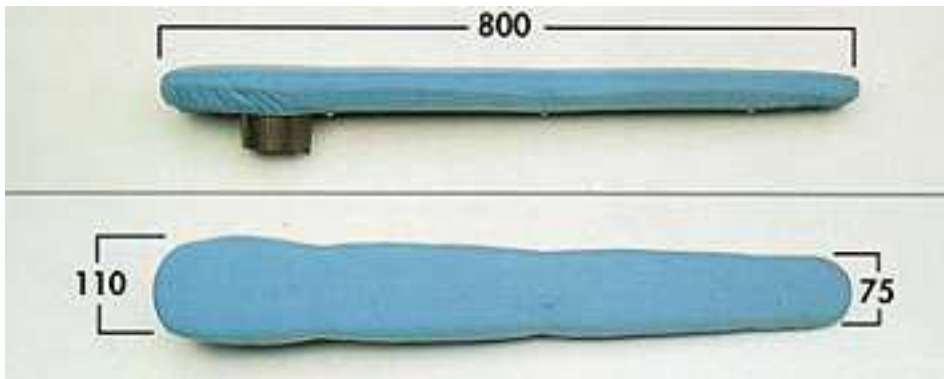

STIROVAP 603 SLEEVE ARM SHAPES AVAILABLE

MODEL 450

MODEL 453

MODEL 418

MODEL 419

MODEL 621

MODEL 416

**sew-europe**  
liverpool - england