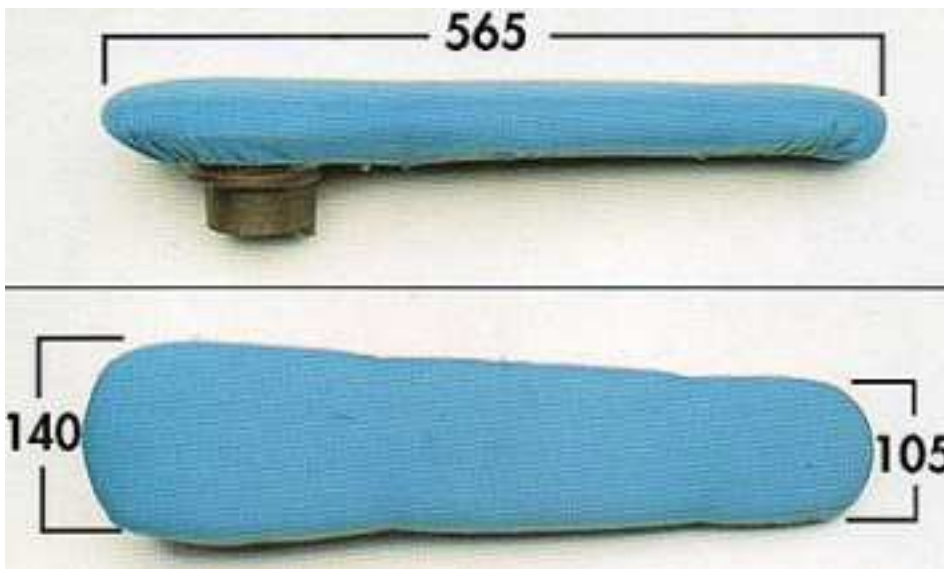

STIROVAP 603 SLEEVE ARM SHAPES AVAILABLE

MODEL 450

MODEL 453

MODEL 418

MODEL 419

MODEL 621

MODEL 416

**sew-europe**  
liverpool - england