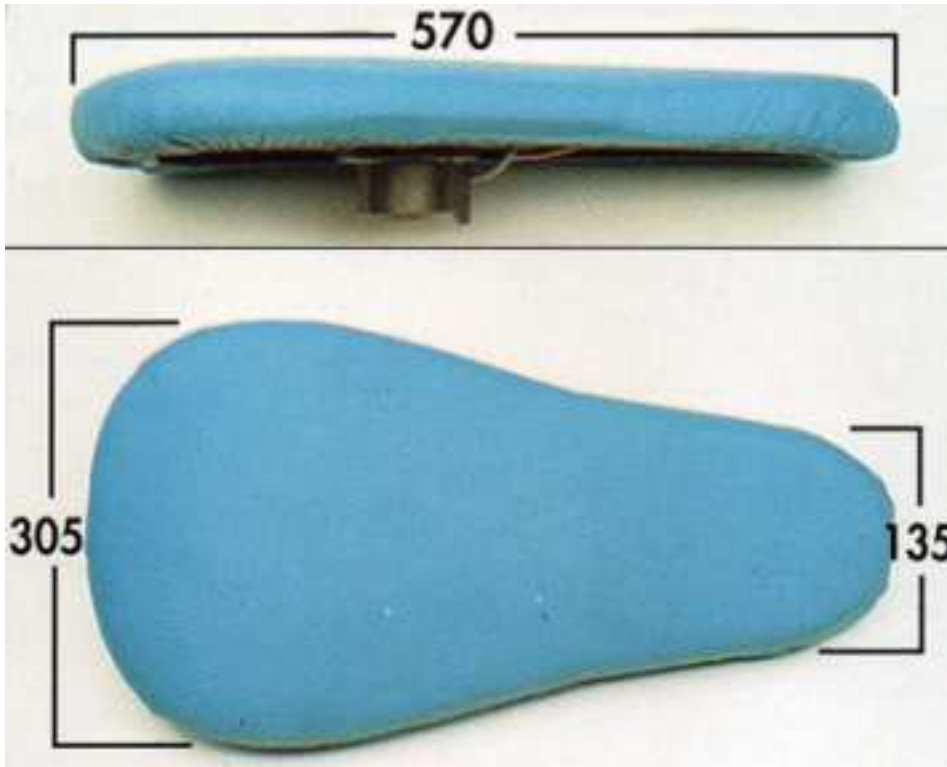

STIROVAP 603 SLEEVE ARM SHAPES AVAILABLE

MODEL 450

MODEL 453

MODEL 418

MODEL 419

MODEL 621

MODEL 416

**sew-europe**  
liverpool - england