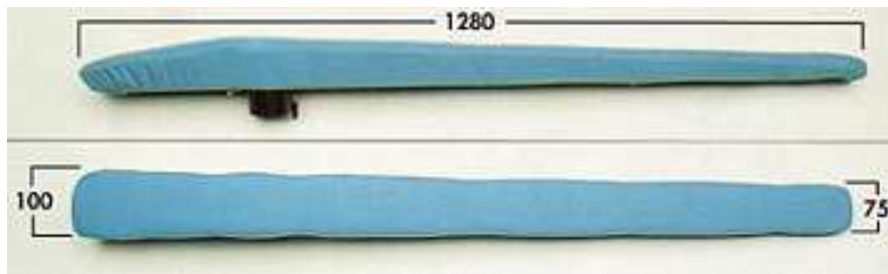

STIROVAP 603 SLEEVE ARM SHAPES AVAILABLE

MODEL 450

MODEL 453

MODEL 418

MODEL 419

MODEL 621

MODEL 416

**sew-europe**  
liverpool - england