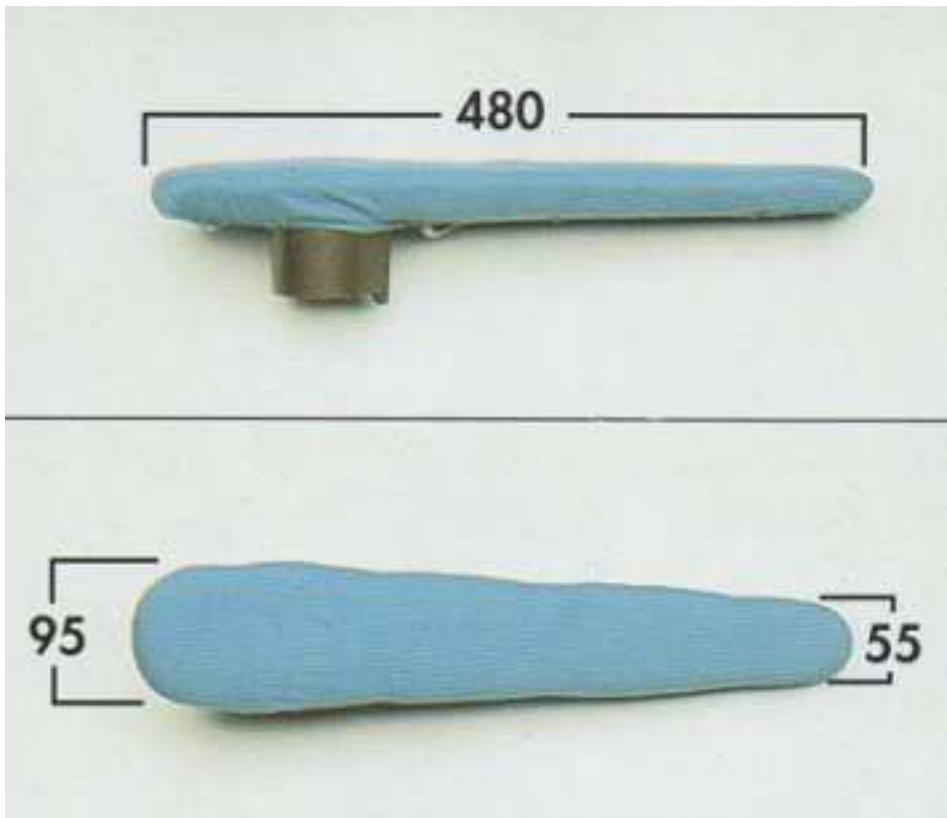

STIROVAP 603 SLEEVE ARM SHAPES AVAILABLE

MODEL 450

MODEL 453

MODEL 418

MODEL 419

MODEL 621

MODEL 416

**sew-europe**  
liverpool - england